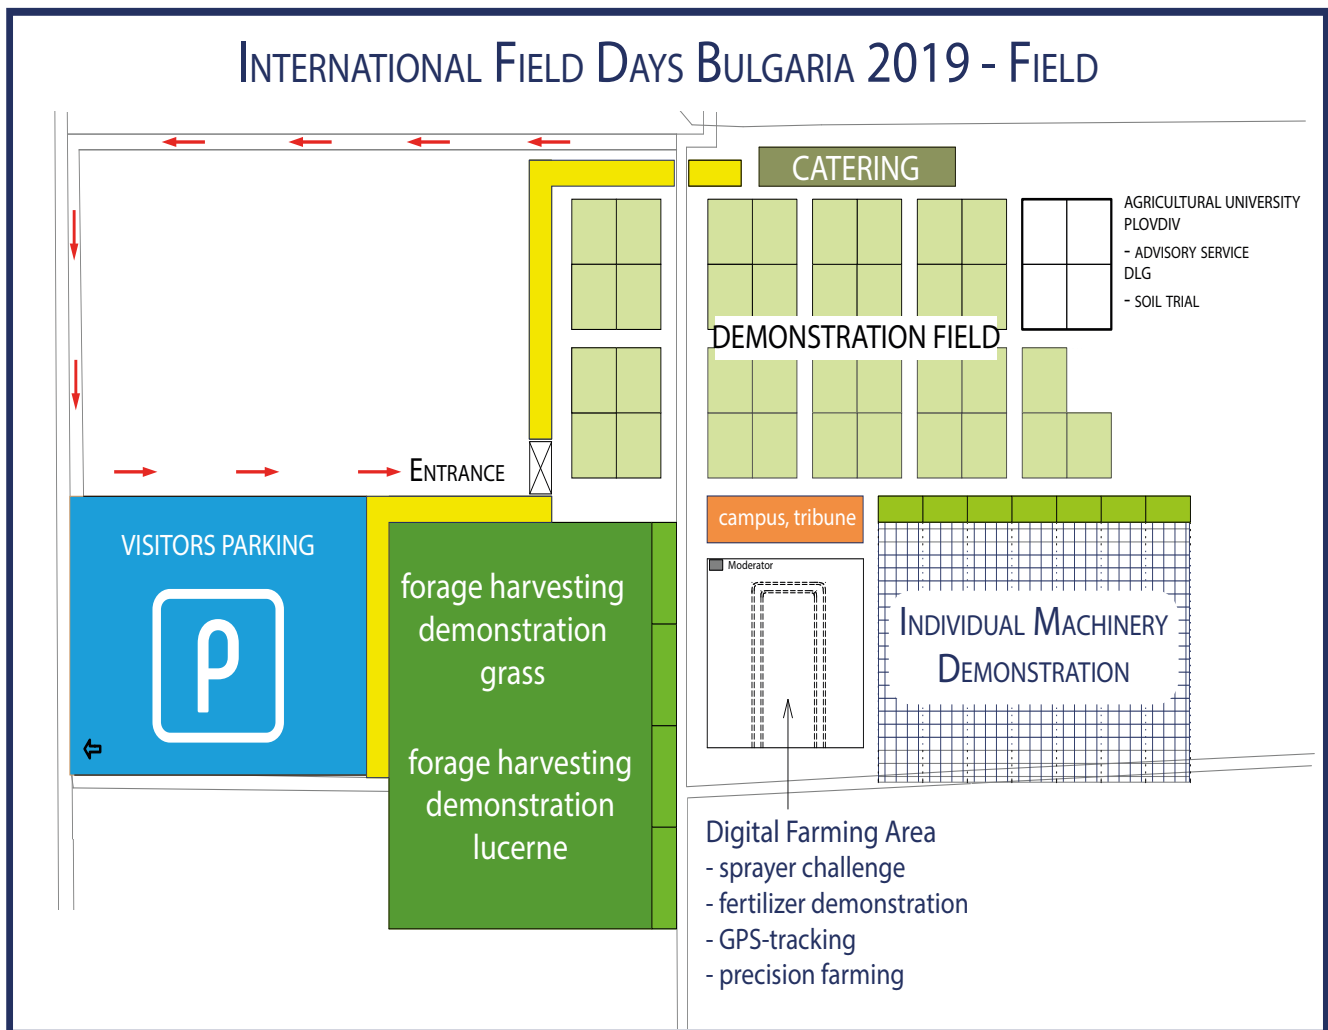

Organizers:

In cooperation with:

German Agricultural Society

Agricultural University Plovdiv

FIELD PLAN

PRICES

Trial fields (500 sqm) € 1.250,-/plot

Campus outdoor (min., 9 sqm)