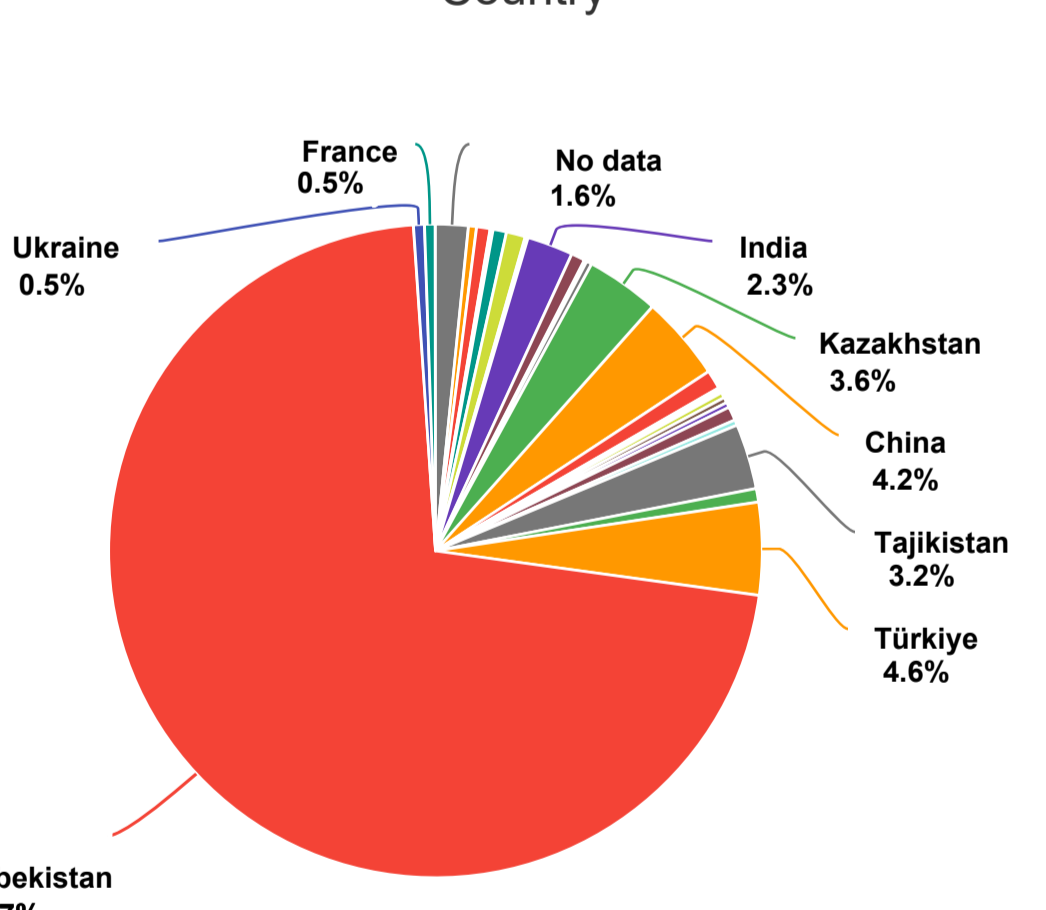

Post-show report

Date: 01.12.2023

Total number of visitors: **4244**

Total registered: **4702**

Exhibition visit statistics by day

Visitor registration statistics by day

Visitor registration statistics by hour

Country

Which product group are you interested in?