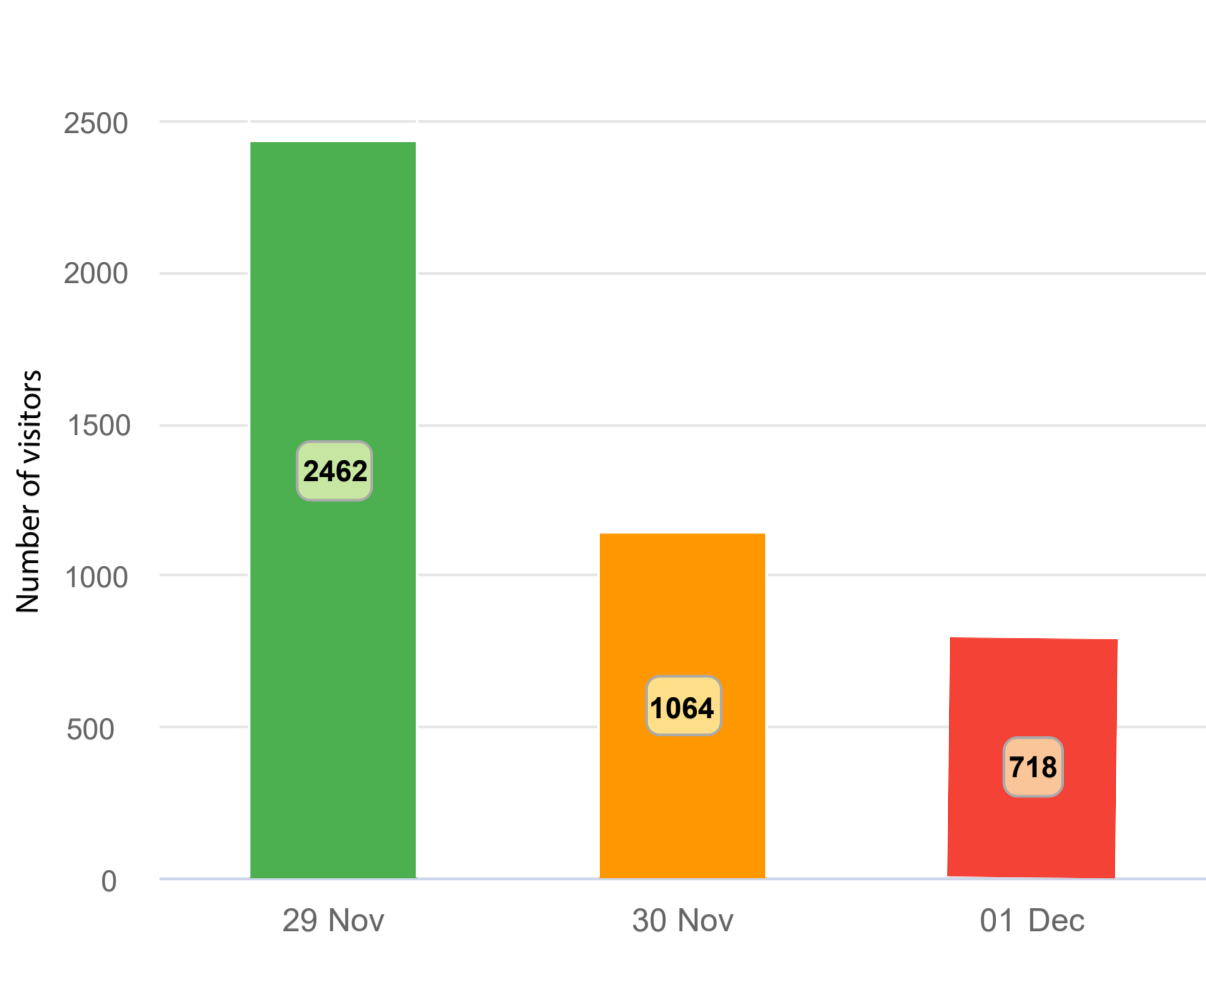

Post-show report

Date: 01.12.2023

Total number of visitors: **4244**

Total registered: **4702**

Exhibition visit statistics by day

Visitor registration statistics by day

Visitor registration statistics by hour