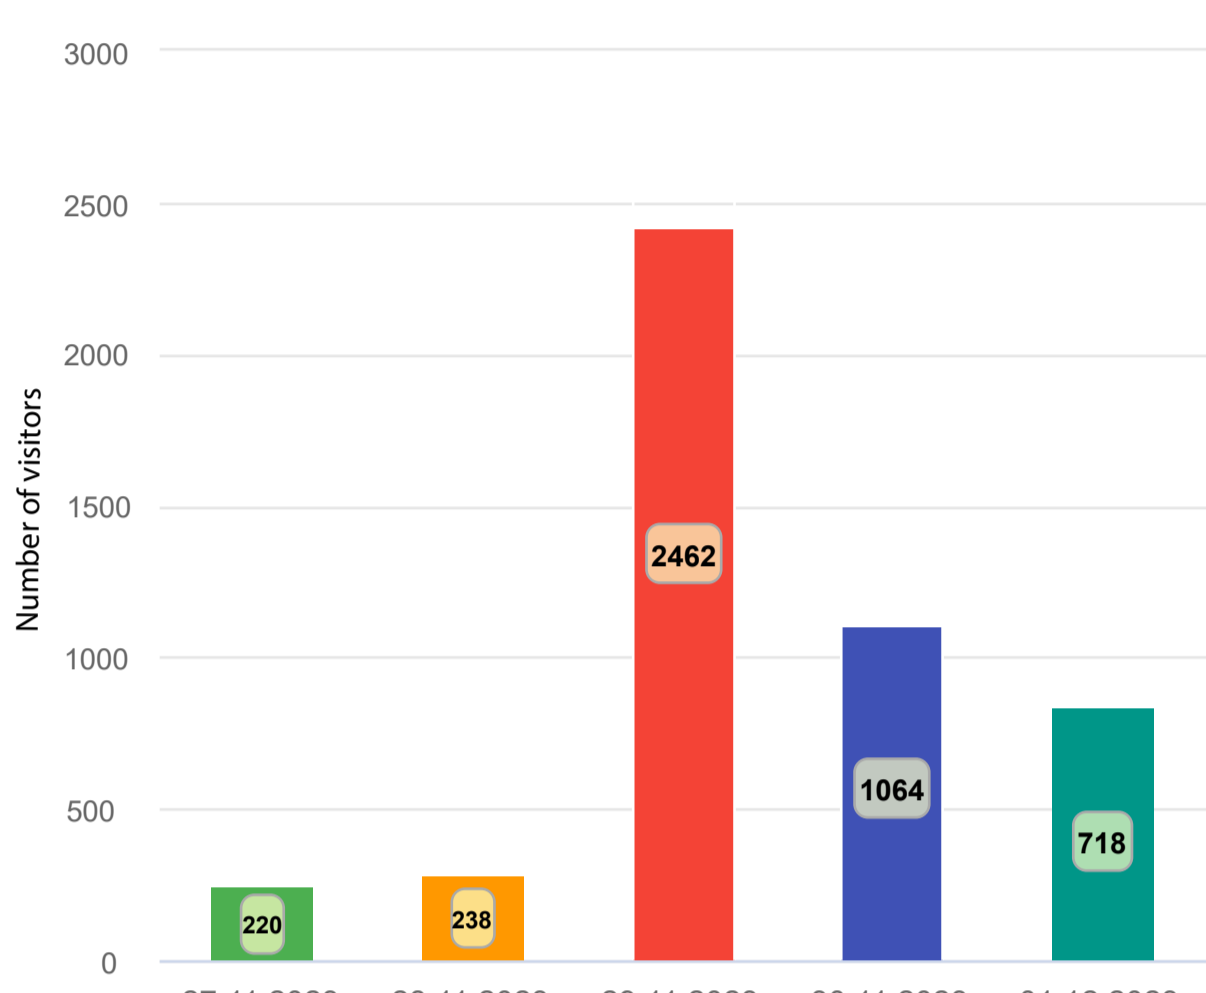

Post-show report

Date: 01.12.2023

Total number of visitors: **4244**

Total registered: **4702**

Exhibition visit statistics by day

Visitor registration statistics by day

Visitor registration statistics by hour

Country

Which product group are you interested in?