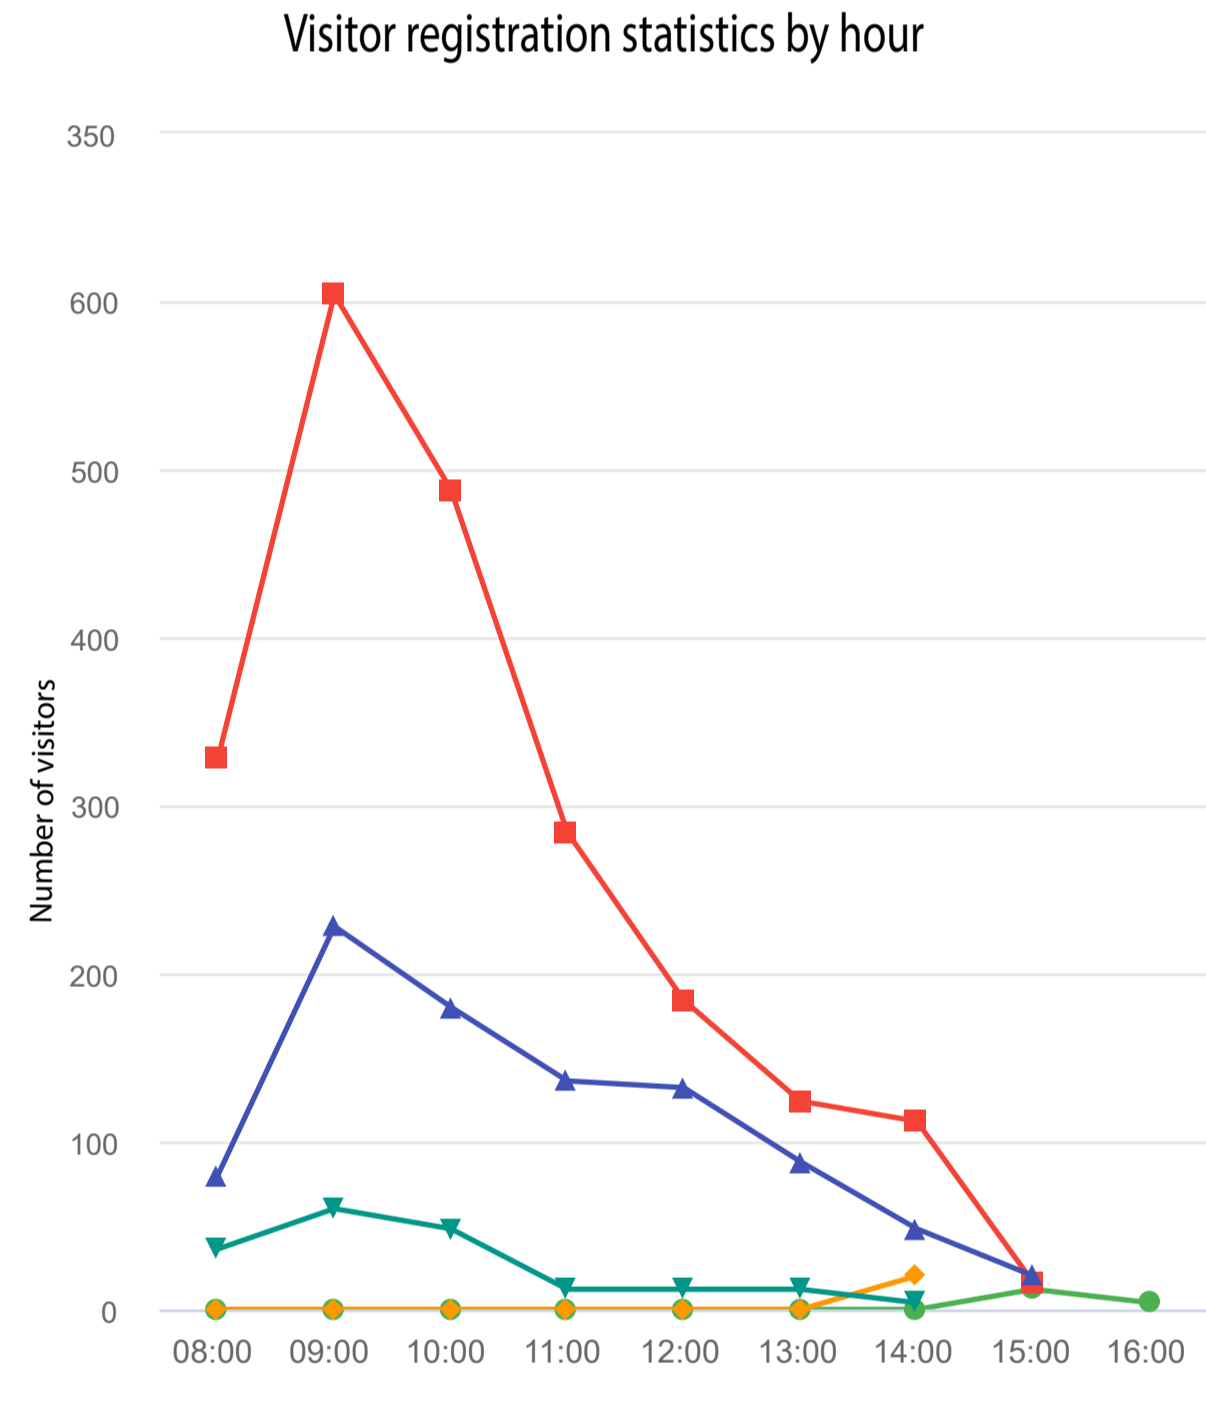

Post-show report

Date: 01.12.2023

Total number of visitors: **4244**

Total registered: **4702**

Exhibition visit statistics by day

Visitor registration statistics by day

Visitor registration statistics by hour

Country

Which product group are you interested in?